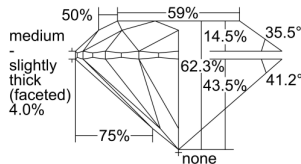

GIA®

FACSIMILE

GIA REPORT 2231342686

Verify this report at GIA.edu

GIA NATURAL DIAMOND DOSSIER®

July 11, 2024
GIA Report Number 2231342686
Shape and Cutting Style ..... Round Brilliant
Measurements ..... 4.70 - 4.73 x 2.94 mm

GRADING RESULTS

Carat Weight ..... 0.40 carat
Color Grade L
Clarity Grade ..... Internally Flawless
Cut Grade ..... Excellent

ADDITIONAL GRADING INFORMATION

Polish ..... Excellent
Symmetry ..... Excellent
Fluorescence ..... None
Clarity Characteristics ..... Minor Details of Polish
Inscription(s): GIA 2231342686

PROPORTIONS

Profile to actual proportions

GRADING SCALES

GIA COLOR SCALE	GIA CLARITY SCALE	GIA CUT SCALE	
D	FLAWLESS	EXCELLENT	
E	INTERNALLY FLAWLESS		
F		VVS₁	VERY GOOD
G	VVS₂		
H	VS₁	GOOD	
I	VS₂		
J	SI₁	FAIR	
K	SI₂		
L	I₁	POOR	
M	I₂		
N	I₃		
O			
P			
Q			
R			
S			
T			
U			
V			
W			
X			
Y			
Z