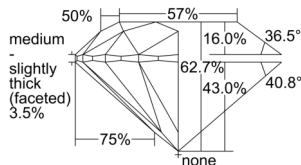

GIA®

FACSIMILE

GIA REPORT 2231349218

Verify this report at GIA.edu

GIA NATURAL DIAMOND DOSSIER®

October 22, 2024
GIA Report Number 2231349218
Shape and Cutting Style ..... Round Brilliant
Measurements ..... 5.82 - 5.86 x 3.66 mm

GRADING RESULTS

Carat Weight ..... 0.77 carat
Color Grade ..... K
Clarity Grade VS2
Cut Grade ..... Excellent

ADDITIONAL GRADING INFORMATION

Polish ..... Excellent
Symmetry ..... Excellent
Fluorescence ..... Medium Blue
Clarity Characteristics ..... Crystal
Inscription(s): GIA 2231349218

PROPORTIONS

Profile to actual proportions

GRADING SCALES

GIA COLOR SCALE	GIA CLARITY SCALE	GIA CUT SCALE
COLOURLESS	FLAWLESS	EXCELLENT
D	INTERNALLY FLAWLESS	
E	VVS₁	VERY GOOD
F		
G	VS₁	GOOD
H		
I	SI₁	FAIR
J		
K	I₁	POOR
L		
M	I₂	
N		
O	I₃	
P		
Q		
R		
S		
T		
U		
V		
W		
X		
Y		
Z