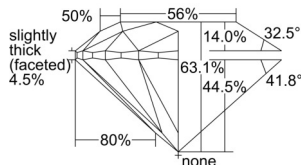

GIA®

FACSIMILE

GIA REPORT 2231359109

Verify this report at GIA.edu

GIA NATURAL DIAMOND DOSSIER®

August 02, 2024
GIA Report Number 2231359109
Shape and Cutting Style ..... Round Brilliant
Measurements ..... 5.63 - 5.67 x 3.57 mm

GRADING RESULTS

Carat Weight ..... 0.70 carat
Color Grade ..... K
Clarity Grade S11
Cut Grade ..... Excellent

ADDITIONAL GRADING INFORMATION

Polish ..... Excellent
Symmetry ..... Excellent
Fluorescence ..... Strong Blue
Clarity Characteristics ..... Crystal, Feather
Inscription(s): GIA 2231359109

PROPORTIONS

GRADING SCALES

GIA COLOR SCALE

COLOURESS	D
	E
	F
	G
	H
	I
	J
NEAR COLOURESS	K
	L
FAIN	M
	N
	O
	P
VERY LIGHT	Q
	R
	S
	T
	U
	V
	W
	X
	Y
LIGHT	Z

GIA CLARITY SCALE

GIA CUT SCALE

EXCELLENT
VERY GOOD
GOOD
FAIR
POOR