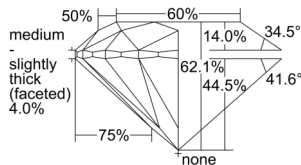

GIA®

FACSIMILE

GIA REPORT 2231359179

Verify this report at GIA.edu

GIA NATURAL DIAMOND DOSSIER®

August 02, 2024
GIA Report Number 2231359179
Shape and Cutting Style ..... Round Brilliant
Measurements ..... 5.94 - 5.98 x 3.71 mm

GRADING RESULTS

Carat Weight ..... 0.82 carat
Color Grade ..... J
Clarity Grade S11
Cut Grade ..... Excellent

ADDITIONAL GRADING INFORMATION

Polish ..... Excellent
Symmetry ..... Excellent
Fluorescence ..... Faint
Clarity Characteristics ..... Cloud, Crystal
Inscription(s): GIA 2231359179

PROPORTIONS

Profile to actual proportions

GRADING SCALES

GIA COLOR SCALE	GIA CLARITY SCALE	GIA CUT SCALE	
D	FLAWLESS	EXCELLENT	
E	INTERNALLY FLAWLESS		
F		VVS₁	VERY GOOD
G	VVS₂		
H	VS₁	GOOD	
I	VS₂		
J	S1₁	FAIR	
K	S1₂		
L	I₁	POOR	
M	I₂		
N	I₃		
O			
P			
Q			
R			
S			
T			
U			
V			
W			
X			
Y			
Z