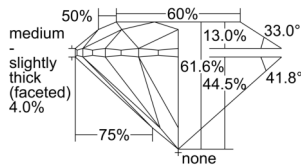

GIA®

FACSIMILE

GIA REPORT 2231359223

Verify this report at GIA.edu

GIA NATURAL DIAMOND DOSSIER®

August 01, 2024
GIA Report Number 2231359223
Shape and Cutting Style ..... Round Brilliant
Measurements ..... 5.08 - 5.10 x 3.14 mm

GRADING RESULTS

Carat Weight ..... 0.50 carat
Color Grade ..... F
Clarity Grade VS2
Cut Grade ..... Excellent

ADDITIONAL GRADING INFORMATION

Polish ..... Excellent
Symmetry ..... Excellent
Fluorescence ..... Faint
Clarity Characteristics ..... Crystal, Cloud
Inscription(s): GIA 2231359223

PROPORTIONS

Profile to actual proportions

GRADING SCALES

GIA COLOR SCALE	GIA CLARITY SCALE	GIA CUT SCALE	
D	FLAWLESS	EXCELLENT	
E	INTERNALLY FLAWLESS		
F		VVS₁	VERY GOOD
G	VVS₂		
H	VS₁	GOOD	
I	VS₂		
J	SI₁	FAIR	
K	SI₂		
L	I₁	POOR	
M	I₂		
N	I₃		
O			
P			
Q			
R			
S			
T			
U			
V			
W			
X			
Y			
Z