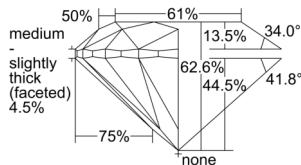

GIA®

FACSIMILE

GIA REPORT 2231360421

Verify this report at GIA.edu

GIA NATURAL DIAMOND DOSSIER®

August 02, 2024
GIA Report Number 2231360421
Shape and Cutting Style ..... Round Brilliant
Measurements ..... 5.91 - 5.95 x 3.71 mm

GRADING RESULTS

Carat Weight ..... 0.81 carat
Color Grade ..... G
Clarity Grade VS2
Cut Grade ..... Excellent

ADDITIONAL GRADING INFORMATION

Polish ..... Excellent
Symmetry ..... Excellent
Fluorescence ..... None
Clarity Characteristics ..... Cloud
Inscription(s): GIA 2231360421

PROPORTIONS

Profile to actual proportions

GRADING SCALES

GIA COLOR SCALE	GIA CLARITY SCALE	GIA CUT SCALE	
D	FLAWLESS	EXCELLENT	
E	INTERNALLY FLAWLESS		
F		VVS₁	VERY GOOD
G	VVS₂		
H	VS₁	GOOD	
I	VS₂		
J	SI₁	FAIR	
K	SI₂		
L	I₁	POOR	
M	I₂		
N	I₃		
O			
P			
Q			
R			
S			
T			
U			
V			
W			
X			
Y			
Z