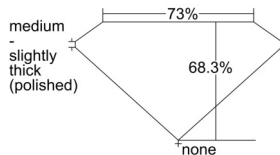

GIA®

FACSIMILE

GIA REPORT 2231369965

Verify this report at GIA.edu

GIA NATURAL DIAMOND DOSSIER®

August 16, 2024
GIA Report Number 2231369965
Shape and Cutting Style ..... Square Modified Brilliant
Measurements ..... 3.90 x 3.81 x 2.60 mm

GRADING RESULTS

Carat Weight ..... 0.30 carat
Color Grade ..... E
Clarity Grade VS2

ADDITIONAL GRADING INFORMATION

Polish ..... Excellent
Symmetry ..... Very Good
Fluorescence ..... None
Clarity Characteristics ..... Cloud, Crystal
Inscription(s): GIA 2231369965

PROPORTIONS

Profile not to actual proportions

GRADING SCALES

GIA COLOR SCALE		GIA CLARITY SCALE			
COLORLESS	D	VERY VERY SLIGHTLY INCLUDED	FLAWLESS		
	E		INTERNALLY FLAWLESS		
	F	VERY SLIGHTLY INCLUDED	VVS₁		
	G		VVS₂		
	H		VS₁		
	NEAR COLORLESS	I	SLIGHTLY INCLUDED	VS₂	
		J		SI₁	
		FAINT	K	INCLUDED	SI₂
			L		I₁
			M		I₂
VERY LIGHT	N	LIGHT	I₃		
	O				
	P				
	Q				
	R