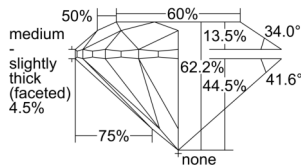

GIA®

FACSIMILE

GIA REPORT 2231372126

Verify this report at GIA.edu

GIA NATURAL DIAMOND DOSSIER®

August 16, 2024
GIA Report Number 2231372126
Shape and Cutting Style ..... Round Brilliant
Measurements ..... 5.66 - 5.69 x 3.53 mm

GRADING RESULTS

Carat Weight ..... 0.71 carat
Color Grade ..... H
Clarity Grade VS1
Cut Grade ..... Excellent

ADDITIONAL GRADING INFORMATION

Polish ..... Excellent
Symmetry ..... Excellent
Fluorescence ..... None
Clarity Characteristics..... Crystal, Cloud, Pinpoint
Inscription(s): GIA 2231372126

PROPORTIONS

Profile to actual proportions