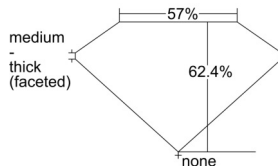

GIA®

FACSIMILE

GIA REPORT 2231374127

Verify this report at GIA.edu

GIA NATURAL DIAMOND DOSSIER®

August 20, 2024
GIA Report Number 2231374127
Shape and Cutting Style ..... Oval Brilliant
Measurements ..... 5.34 x 3.75 x 2.34 mm

GRADING RESULTS

Carat Weight ..... 0.30 carat
Color Grade ..... D
Clarity Grade VS1

ADDITIONAL GRADING INFORMATION

Polish ..... Very Good
Symmetry ..... Very Good
Fluorescence ..... Strong Blue
Clarity Characteristics ..... Crystal, Pinpoint
Inscription(s): GIA 2231374127

PROPORTIONS

Profile not to actual proportions

GRADING SCALES

GIA COLOR SCALE		GIA CLARITY SCALE			
COLORLESS	D	VERY VERY SLIGHTLY INCLUDED	FLAWLESS		
	E		INTERNALLY FLAWLESS		
	F	VERY SLIGHTLY INCLUDED	VVS₁		
	G		VVS₂		
	H		VS₁		
	NEAR COLORLESS	I	SLIGHTLY INCLUDED	VS₂	
		J		SI₁	
		FAINT	K	INCLUDED	SI₂
			L		I₁
			M		I₂
VERT LIGHT	N	LIGHT	I₃		
	O				
	P				
	Q				
	R				
	S				
	T