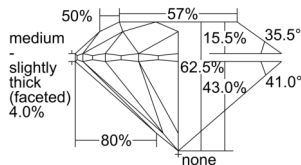

GIA®

FACSIMILE

GIA REPORT 2231374147

Verify this report at GIA.edu

GIA NATURAL DIAMOND DOSSIER®

August 21, 2024
GIA Report Number 2231374147
Shape and Cutting Style ..... Round Brilliant
Measurements ..... 4.25 - 4.28 x 2.66 mm

GRADING RESULTS

Carat Weight ..... 0.30 carat
Color Grade ..... G
Clarity Grade VVS2
Cut Grade ..... Excellent

ADDITIONAL GRADING INFORMATION

Polish ..... Excellent
Symmetry ..... Excellent
Fluorescence ..... Medium Blue
Clarity Characteristics ..... Pinpoint, Cloud
Inscription(s): GIA 2231374147

PROPORTIONS

Profile to actual proportions

GRADING SCALES

GIA COLOR SCALE	GIA CLARITY SCALE	GIA CUT SCALE	
D	FLAWLESS	EXCELLENT	
E	INTERNALLY FLAWLESS		
F		VVS₁	VERY GOOD
G	VVS₂		
H	VS₁	GOOD	
I	VS₂		
J	SI₁	FAIR	
K	SI₂		
L	I₁	POOR	
M			
N			
O	I₂		
P			
Q			
R	I₃		
S			
T			
U			
V			
W			
X			
Y			
Z