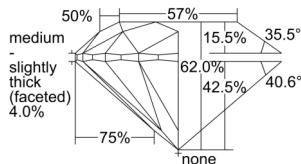

GIA®

FACSIMILE

GIA REPORT 2231374921

Verify this report at GIA.edu

GIA NATURAL DIAMOND DOSSIER®

August 22, 2024
GIA Report Number 2231374921
Shape and Cutting Style ..... Round Brilliant
Measurements ..... 5.09 - 5.12 x 3.16 mm

GRADING RESULTS

Carat Weight ..... 0.51 carat
Color Grade ..... K
Clarity Grade VS1
Cut Grade ..... Excellent

ADDITIONAL GRADING INFORMATION

Polish ..... Excellent
Symmetry ..... Excellent
Fluorescence ..... Medium Blue
Clarity Characteristics ..... Crystal, Knot, Pinpoint
Inscription(s): GIA 2231374921

PROPORTIONS

Profile to actual proportions

GRADING SCALES

GIA COLOR SCALE	GIA CLARITY SCALE	GIA CUT SCALE	
D	FLAWLESS	EXCELLENT	
E	INTERNALLY FLAWLESS		
F		VVS₁	VERY GOOD
G	VVS₂		
H	VS₁	GOOD	
I	VS₂		
J	SI₁	FAIR	
K	SI₂		
L	I₁	POOR	
M			
N			
O	I₂		
P			
Q			
R	I₃		
S			
T			
U			
V			
W			
X			
Y			
Z