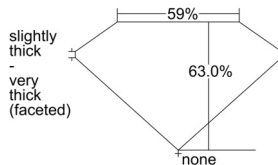

GIA®

FACSIMILE

GIA REPORT 2231374986

Verify this report at GIA.edu

GIA NATURAL DIAMOND DOSSIER®

August 21, 2024
GIA Report Number 2231374986
Shape and Cutting Style ..... Pear Brilliant
Measurements ..... 6.93 x 4.55 x 2.86 mm

GRADING RESULTS

Carat Weight ..... 0.54 carat
Color Grade ..... H
Clarity Grade SI1

ADDITIONAL GRADING INFORMATION

Polish ..... Excellent
Symmetry ..... Excellent
Fluorescence ..... Faint
Clarity Characteristics ..... Crystal
Inscription(s): GIA 2231374986

PROPORTIONS

Profile not to actual proportions

GRADING SCALES

GIA COLOR SCALE		GIA CLARITY SCALE	
COLORLESS	D	VERY VERY SLIGHTLY INCLUDED	FLAWLESS
	E		INTERNALLY FLAWLESS
	F		VVS₁
	G		VVS₂
	H		VS₁
	I		VS₂
	J		SI₁
	K		SI₂
	L		I₁
	M		I₂
NEAR COLORLESS	N	SLIGHTLY INCLUDED	I₃
	O		
	P		
	Q		
FAINT	R		
	S		
	T		
	U		
VERY LIGHT	V		
	W		
	X		
	Y		
LIGHT	Z