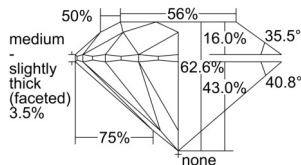

GIA®

FACSIMILE

GIA REPORT 2231378147

Verify this report at GIA.edu

GIA NATURAL DIAMOND DOSSIER®

August 26, 2024
GIA Report Number 2231378147
Shape and Cutting Style ..... Round Brilliant
Measurements ..... 5.29 - 5.33 x 3.32 mm

GRADING RESULTS

Carat Weight ..... 0.58 carat
Color Grade ..... E
Clarity Grade VVS1
Cut Grade ..... Excellent

ADDITIONAL GRADING INFORMATION

Polish ..... Excellent
Symmetry ..... Excellent
Fluorescence ..... Medium Blue
Clarity Characteristics ..... Cloud, Chip, Bruise
Inspection(s): GIA 2231378147

PROPORTIONS

Profile to actual proportions

GRADING SCALES

GIA COLOR SCALE	GIA CLARITY SCALE	GIA CUT SCALE	
D	FLAWLESS	EXCELLENT	
E	INTERNALLY FLAWLESS		
F		VVS₁	VERY GOOD
G	VVS₂		
H	VS₁	GOOD	
I	VS₂		
J	SI₁	FAIR	
K	SI₂		
L	I₁	POOR	
M	I₂		
N	I₃		
O			
P			
Q			
R			
S			
T			
U			
V			
W			
X			
Y			
Z