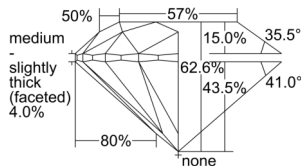

GIA®

FACSIMILE

GIA REPORT 2231379296

Verify this report at GIA.edu

GIA NATURAL DIAMOND DOSSIER®

August 28, 2024
GIA Report Number 2231379296
Shape and Cutting Style ..... Round Brilliant
Measurements ..... 4.34 - 4.37 x 2.73 mm

GRADING RESULTS

Carat Weight ..... 0.32 carat
Color Grade ..... K
Clarity Grade VS1
Cut Grade ..... Excellent

ADDITIONAL GRADING INFORMATION

Polish ..... Excellent
Symmetry ..... Excellent
Fluorescence ..... Strong Blue
Clarity Characteristics ..... Crystal, Pinpoint
Inscription(s): GIA 2231379296

PROPORTIONS

Profile to actual proportions

GRADING SCALES

GIA COLOR SCALE

COLORLESS	D
	E
	F
	G
	H
	I
	J
NEAR COLORLESS	K
	L
Faint	M
	N
	O
	P
Very Light	Q
	R
	S
	T
	U
	V
Light	W
	X
	Y
	Z

GIA CLARITY SCALE

FLAWLESS	VERY VERY SLIGHTLY INCLUDED	VS₁	VS₂	VS₁	VS₂	SL₁	SL₂	I₁	I₂	I₃		
											FLAWLESS	INTERNALLY FLAWLESS

GIA CUT SCALE

EXCELLENT
VERY GOOD
GOOD
FAIR
POOR