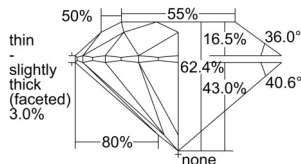

GIA®

FACSIMILE

GIA REPORT 2231379354

Verify this report at GIA.edu

GIA NATURAL DIAMOND DOSSIER®

August 28, 2024
GIA Report Number 2231379354
Shape and Cutting Style ..... Round Brilliant
Measurements ..... 5.36 - 5.40 x 3.35 mm

GRADING RESULTS

Carat Weight ..... 0.59 carat
Color Grade ..... D
Clarity Grade VVS2
Cut Grade ..... Excellent

ADDITIONAL GRADING INFORMATION

Polish ..... Excellent
Symmetry ..... Excellent
Fluorescence ..... Strong Blue
Clarity Characteristics ..... Pinpoint
Inscription(s): GIA 2231379354

PROPORTIONS

Profile to actual proportions