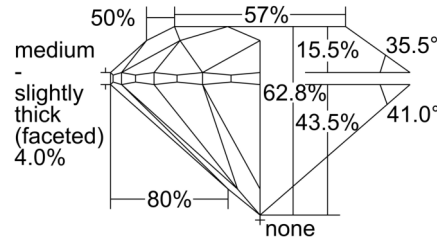

GIA NATURAL DIAMOND GRADING REPORT

September 02, 2024

GIA Report Number 2231382502

Shape and Cutting Style Round Brilliant

Measurements 6.09 - 6.15 x 3.85 mm

GRADING RESULTS

Carat Weight 0.90 carat

Color Grade N

Profile to actual proportions

CLARITY CHARACTERISTICS

KEY TO SYMBOLS*

- Pinpoint
- △ Natural
- ~ Feather
- ∧ Indented Natural
- ☉ Cloud

* Red symbols denote internal characteristics (inclusions). Green or black symbols denote external characteristics (blemishes). Diagram is an approximate representation of the diamond, and symbols shown indicate type, position, and approximate size of clarity characteristics. All clarity characteristics may not be shown. Details of finish are not shown.