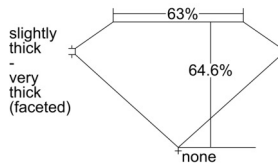

GIA®

FACSIMILE

GIA REPORT 2231388994

Verify this report at GIA.edu

GIA NATURAL DIAMOND DOSSIER®

September 09, 2024
GIA Report Number 2231388994
Shape and Cutting Style ..... Oval Brilliant
Measurements ..... 5.94 x 3.53 x 2.28 mm

GRADING RESULTS

Carat Weight ..... 0.30 carat
Color Grade ..... J
Clarity Grade VS2

ADDITIONAL GRADING INFORMATION

Polish ..... Excellent
Symmetry ..... Very Good
Fluorescence ..... Strong Blue
Clarity Characteristics..... Crystal, Feather, Cloud
Inscription(s): GIA 2231388994

PROPORTIONS

Profile not to actual proportions

GRADING SCALES

GIA COLOR SCALE		GIA CLARITY SCALE		
NEAR COLORLESS	D	VERY VERY SLIGHTLY INCLUDED	FLAWLESS	
	E		INTERNALLY FLAWLESS	
	F	VERY SLIGHTLY INCLUDED	VVS₁	
	G		VVS₂	
	H		VS₁	
	FAINT	I	SLIGHTLY INCLUDED	VS₂
		J		SI₁
		K	INCLUDED	SI₂
		L		I₁
		M		I₂
LIGHT	N		I₃	
	O			
	P			
	Q			
	R