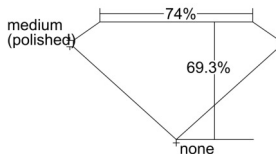

GIA®

FACSIMILE

GIA REPORT 2231423388

Verify this report at GIA.edu

GIA NATURAL DIAMOND DOSSIER®

October 22, 2024
GIA Report Number 2231423388
Shape and Cutting Style ..... Square Modified Brilliant
Measurements ..... 4.48 x 4.39 x 3.04 mm

GRADING RESULTS

Carat Weight ..... 0.47 carat
Color Grade ..... F
Clarity Grade VS1

ADDITIONAL GRADING INFORMATION

Polish ..... Excellent
Symmetry ..... Very Good
Fluorescence ..... Strong Blue
Clarity Characteristics ..... Crystal
Inscription(s): GIA 2231423388

PROPORTIONS

Profile not to actual proportions

GRADING SCALES

GIA COLOR SCALE		GIA CLARITY SCALE			
COLORLESS	D	VERY VERY SLIGHTLY INCLUDED	FLAWLESS		
	E		INTERNALLY FLAWLESS		
	F	VERY SLIGHTLY INCLUDED	VVS₁		
	G		VVS₂		
	H		VS₁		
	NEAR COLORLESS	I	SLIGHTLY INCLUDED	VS₂	
		J		SI₁	
		FAINT	K	INCLUDED	SI₂
			L		I₁
			M		I₂
VERT LIGHT	N	LIGHT	I₃		
	O				
	P				
	Q				
	R				
	S				
	T