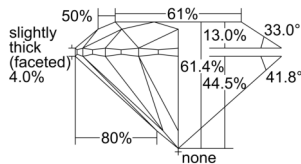

GIA®

FACSIMILE

GIA REPORT 2231428661

Verify this report at GIA.edu

GIA NATURAL DIAMOND DOSSIER®

October 28, 2024
GIA Report Number 2231428661
Shape and Cutting Style ..... Round Brilliant
Measurements ..... 4.60 - 4.64 x 2.84 mm

GRADING RESULTS

Carat Weight ..... 0.37 carat
Color Grade ..... E
Clarity Grade VVS1
Cut Grade ..... Excellent

ADDITIONAL GRADING INFORMATION

Polish ..... Excellent
Symmetry ..... Excellent
Fluorescence ..... None
Clarity Characteristics ..... Pinpoint
Inscription(s): GIA 2231428661

PROPORTIONS

Profile to actual proportions

GRADING SCALES

GIA COLOR SCALE	GIA CLARITY SCALE	GIA CUT SCALE	
D	FLAWLESS	EXCELLENT	
E	INTERNALLY FLAWLESS		
F		VVS₁	VERY GOOD
G	VVS₂		
H	VS₁	GOOD	
I	VS₂		
J	SI₁	FAIR	
K	SI₂		
L	I₁	POOR	
M			
N	I₂		
O	I₃		
P			
Q			
R			
S			
T			
U			
V			
W			
X			
Y			
Z