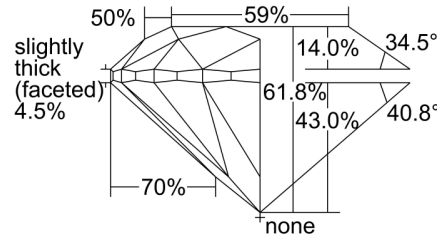

GIA REPORT
2235110545

Verify this report at GIA.edu

FACSIMILE

This is a digital representation of the original GIA Report. This representation might not be accepted in lieu of the original GIA Report in certain circumstances. The original GIA Report includes certain security features which are not reproducible on this facsimile.

GIA NATURAL DIAMOND GRADING REPORT

November 01, 2023
GIA Report Number 2235110545
Shape and Cutting Style ..... Round Brilliant
Measurements ..... 6.12 - 6.17 x 3.80 mm

GRADING RESULTS

Carat Weight ..... 0.90 carat
Color Grade ..... J
Clarity Grade VVS1
Cut Grade ..... Excellent

ADDITIONAL GRADING INFORMATION

Polish ..... Excellent
Symmetry ..... Excellent
Fluorescence ..... Medium Blue
Inscription(s): GIA 2235110545

PROPORTIONS

Profile to actual proportions