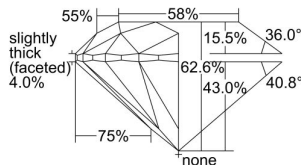

GIA®

FACSIMILE

GIA REPORT 2235164858

Verify this report at GIA.edu

GIA NATURAL DIAMOND DOSSIER®

January 04, 2024
GIA Report Number 2235164858
Shape and Cutting Style ..... Round Brilliant
Measurements ..... 5.80 - 5.82 x 3.64 mm

GRADING RESULTS

Carat Weight ..... 0.77 carat
Color Grade I
Clarity Grade VS2
Cut Grade ..... Excellent

ADDITIONAL GRADING INFORMATION

Polish ..... Excellent
Symmetry ..... Excellent
Fluorescence ..... None
Clarity Characteristics ..... Crystal
Inscription(s): GIA 2235164858

PROPORTIONS

Profile to actual proportions

GRADING SCALES

GIA COLOR SCALE	GIA CLARITY SCALE	GIA CUT SCALE	
D	FLAWLESS	EXCELLENT	
E	INTERNALLY FLAWLESS		
F		VVS₁	VERY GOOD
G	VVS₂		
H	VS₁	GOOD	
I	VS₂		
J	SI₁	FAIR	
K	SI₂		
L	I₁	POOR	
M	I₂		
N	I₃		
O			
P			
Q			
R			
S			
T			
U			
V			
W			
X			
Y			
Z