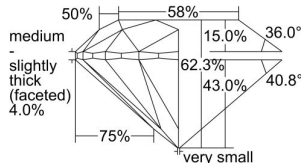

GIA®

FACSIMILE

GIA REPORT 2235193124

Verify this report at GIA.edu

GIA NATURAL DIAMOND DOSSIER®

February 09, 2024
GIA Report Number 2235193124
Shape and Cutting Style ..... Round Brilliant
Measurements ..... 5.63 - 5.66 x 3.52 mm

GRADING RESULTS

Carat Weight ..... 0.70 carat
Color Grade ..... G
Clarity Grade VS1
Cut Grade ..... Excellent

ADDITIONAL GRADING INFORMATION

Polish ..... Excellent
Symmetry ..... Excellent
Fluorescence ..... None
Clarity Characteristics..Crystal, Cloud, Pinpoint, Indented Natural
Inscription(s): GIA 2235193124, SARINE 1SAYNEOU6PM

PROPORTIONS

Profile to actual proportions

GRADING SCALES

GIA COLOR SCALE

COLOURESS	D
	E
	F
	G
	H
	I
	J
NEAR COLOURESS	K
	L
FAIN	M
	N
	O
	P
VERY LIGHT	Q
	R
	S
	T
	U
	V
	W
	X
	Y
LIGHT	Z

GIA CLARITY SCALE

	FLAWLESS
	INTERNALLY FLAWLESS
VERY VERY SLIGHTLY INCLUDED	VVS₁
	VVS₂
VERY SLIGHTLY INCLUDED	VS₁
	VS₂
SLIGHTLY INCLUDED	SI₁
	SI₂
INCLUDED	I₁
	I₂
	I₃

GIA CUT SCALE

	EXCELLENT
	VERY GOOD
	GOOD
	FAIR
	POOR