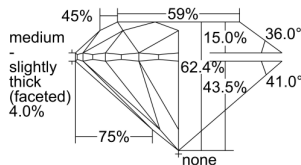

GIA®

FACSIMILE

GIA REPORT 2235272601

Verify this report at GIA.edu

GIA NATURAL DIAMOND DOSSIER®

May 01, 2024
GIA Report Number 2235272601
Shape and Cutting Style ..... Round Brilliant
Measurements ..... 5.71 - 5.73 x 3.57 mm

GRADING RESULTS

Carat Weight ..... 0.73 carat
Color Grade ..... M
Clarity Grade VVS2
Cut Grade ..... Excellent

ADDITIONAL GRADING INFORMATION

Polish ..... Excellent
Symmetry ..... Excellent
Fluorescence ..... Faint
Clarity Characteristics ..... Pinpoint
Inscription(s): GIA 2235272601

PROPORTIONS

Profile to actual proportions