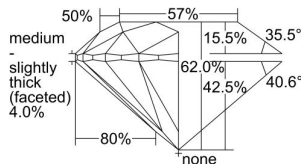

GIA®

FACSIMILE

GIA REPORT 2235278826

Verify this report at GIA.edu

GIA NATURAL DIAMOND DOSSIER®

May 06, 2024
GIA Report Number 2235278826
Shape and Cutting Style ..... Round Brilliant
Measurements ..... 5.68 - 5.70 x 3.53 mm

GRADING RESULTS

Carat Weight ..... 0.71 carat
Color Grade L
Clarity Grade VS1
Cut Grade ..... Excellent

ADDITIONAL GRADING INFORMATION

Polish ..... Excellent
Symmetry ..... Excellent
Fluorescence ..... None
Clarity Characteristics ..... Cloud, Pinpoint
Inscription(s): GIA 2235278826

PROPORTIONS

Profile to actual proportions

GRADING SCALES

GIA COLOR SCALE	GIA CLARITY SCALE	GIA CUT SCALE	
D	FLAWLESS	EXCELLENT	
E	INTERNALLY FLAWLESS		
F		VVS₁	VERY GOOD
G	VVS₂		
H	VS₁	GOOD	
I	VS₂		
J	SI₁	FAIR	
K	SI₂		
L	I₁	POOR	
M	I₂		
N	I₃		
O			
P			
Q			
R			
S			
T			
U			
V			
W			
X			
Y			
Z