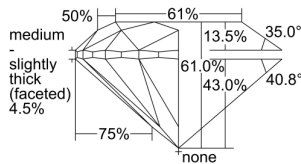

GIA®

FACSIMILE

GIA REPORT 2235289136

Verify this report at GIA.edu

GIA NATURAL DIAMOND DOSSIER®

May 20, 2024
GIA Report Number 2235289136
Shape and Cutting Style ..... Round Brilliant
Measurements ..... 5.37 - 5.40 x 3.29 mm

GRADING RESULTS

Carat Weight ..... 0.60 carat
Color Grade ..... H
Clarity Grade S11
Cut Grade ..... Excellent

ADDITIONAL GRADING INFORMATION

Polish ..... Excellent
Symmetry ..... Excellent
Fluorescence ..... None
Clarity Characteristics ..... Crystal, Feather
Inscription(s): GIA 2235289136

PROPORTIONS

Profile to actual proportions

GRADING SCALES

GIA COLOR SCALE

COLORLESS	D
	E
	F
	G
	H
NEAR COLORLESS	I
	J
	K
	L
FAIN	M
	N
	O
	P
	Q
	R
	S
	T
	U
	V
	W
	X
	Y
LIGHT	Z

GIA CLARITY SCALE

FLAWLESS	VERY VERY SLIGHTLY INCLUDED	VVS₁	VVS₂	VS₁	VS₂	SI₁	SI₂	I₁	I₂	I₃	
											VERY SLIGHTLY INCLUDED
INTERNALLY FLAWLESS											

GIA CUT SCALE

EXCELLENT
VERY GOOD
GOOD
FAIR
POOR