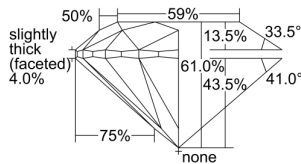

GIA®

FACSIMILE

GIA REPORT 2235290232

Verify this report at GIA.edu

GIA NATURAL DIAMOND DOSSIER®

May 21, 2024
GIA Report Number 2235290232
Shape and Cutting Style ..... Round Brilliant
Measurements ..... 5.70 - 5.73 x 3.48 mm

GRADING RESULTS

Carat Weight ..... 0.70 carat
Color Grade L
Clarity Grade VS1
Cut Grade ..... Excellent

ADDITIONAL GRADING INFORMATION

Polish ..... Excellent
Symmetry ..... Excellent
Fluorescence ..... Medium Blue
Clarity Characteristics ..... Cloud, Pinpoint
Inscription(s): GIA 2235290232

PROPORTIONS

Profile to actual proportions

GRADING SCALES

GIA COLOR SCALE	GIA CLARITY SCALE	GIA CUT SCALE	
D	FLAWLESS	EXCELLENT	
E	INTERNALLY FLAWLESS		
F		VVS₁	VERY GOOD
G	VVS₂		
H	VS₁	GOOD	
I	VS₂		
J	SI₁	FAIR	
K	SI₂		
L	I₁	POOR	
M	I₂		
N	I₃		
O			
P			
Q			
R			
S			
T			
U			
V			
W			
X			
Y			
Z