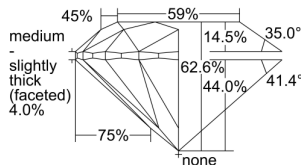

GIA®

FACSIMILE

GIA REPORT 2235294101

Verify this report at GIA.edu

GIA NATURAL DIAMOND DOSSIER®

May 23, 2024
GIA Report Number 2235294101
Shape and Cutting Style ..... Round Brilliant
Measurements ..... 5.79 - 5.81 x 3.63 mm

GRADING RESULTS

Carat Weight ..... 0.75 carat
Color Grade ..... K
Clarity Grade VVS2
Cut Grade ..... Excellent

ADDITIONAL GRADING INFORMATION

Polish ..... Excellent
Symmetry ..... Excellent
Fluorescence ..... Faint
Clarity Characteristics ..... Pinpoint, Needle
Inscription(s): GIA 2235294101

PROPORTIONS

Profile to actual proportions

GRADING SCALES

GIA COLOR SCALE	GIA CLARITY SCALE	GIA CUT SCALE	
D	FLAWLESS	EXCELLENT	
E	INTERNALLY FLAWLESS		
F		VVS₁	VERY GOOD
G	VVS₂		
H	VS₁	GOOD	
I	VS₂		
J	SI₁	FAIR	
K	SI₂		
L	I₁	POOR	
M			
N	I₂		
O	I₃		
P			
Q			
R			
S			
T			
U			
V			
W			
X			
Y			
Z