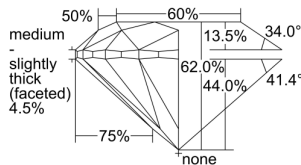

GIA®

FACSIMILE

GIA REPORT 2235326146

Verify this report at GIA.edu

GIA NATURAL DIAMOND DOSSIER®

June 21, 2024
GIA Report Number 2235326146
Shape and Cutting Style ..... Round Brilliant
Measurements ..... 5.92 - 5.94 x 3.68 mm

GRADING RESULTS

Carat Weight ..... 0.81 carat
Color Grade ..... K
Clarity Grade S11
Cut Grade ..... Excellent

ADDITIONAL GRADING INFORMATION

Polish ..... Excellent
Symmetry ..... Excellent
Fluorescence ..... None
Clarity Characteristics ..... Cloud
Inscription(s): GIA 2235326146

PROPORTIONS

Profile to actual proportions

GRADING SCALES

GIA COLOR SCALE	GIA CLARITY SCALE	GIA CUT SCALE	
D	FLAWLESS	EXCELLENT	
E	INTERNALLY FLAWLESS		
F		VVS₁	VERY GOOD
G	VVS₂		
H	VS₁	GOOD	
I	VS₂		
J	S1₁	FAIR	
K	S1₂		
L	I₁	POOR	
M	I₂		
N	I₃		
O			
P			
Q			
R			
S			
T			
U			
V			
W			
X			
Y			
Z