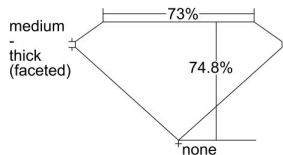

GIA®

FACSIMILE

GIA REPORT 2235326153

Verify this report at GIA.edu

GIA NATURAL DIAMOND DOSSIER®

June 21, 2024
GIA Report Number 2235326153
Shape and Cutting Style ..... Square Modified Brilliant
Measurements ..... 3.77 x 3.69 x 2.76 mm

GRADING RESULTS

Carat Weight ..... 0.30 carat
Color Grade ..... D
Clarity Grade VVS1

ADDITIONAL GRADING INFORMATION

Polish ..... Excellent
Symmetry ..... Very Good
Fluorescence ..... None
Clarity Characteristics ..... Pinpoint, Cavity
Inscription(s): GIA 2235326153

PROPORTIONS

Profile not to actual proportions

GRADING SCALES

GIA COLOR SCALE		GIA CLARITY SCALE			
COLORLESS	D	VERY VERY SLIGHTLY INCLUDED	FLAWLESS		
	E		INTERNALLY FLAWLESS		
	F	VERY SLIGHTLY INCLUDED	VVS₁		
	G		VVS₂		
	H		VS₁		
	NEAR COLORLESS	I	SLIGHTLY INCLUDED	VS₂	
		J		SI₁	
		FAINT	K	INCLUDED	SI₂
			L		I₁
			M		I₂
VERT LIGHT	N	LIGHT	I₃		
	O				
	P				
	Q				
	R