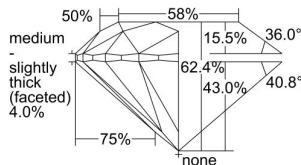

GIA®

FACSIMILE

GIA REPORT 2235327176

Verify this report at GIA.edu

GIA NATURAL DIAMOND DOSSIER®

June 21, 2024
GIA Report Number 2235327176
Shape and Cutting Style ..... Round Brilliant
Measurements ..... 5.71 - 5.73 x 3.57 mm

GRADING RESULTS

Carat Weight ..... 0.72 carat
Color Grade ..... J
Clarity Grade VS2
Cut Grade ..... Excellent

ADDITIONAL GRADING INFORMATION

Polish ..... Excellent
Symmetry ..... Excellent
Fluorescence ..... None
Clarity Characteristics ..... Cloud, Crystal
Inscription(s): GIA 2235327176

PROPORTIONS

Profile to actual proportions

GRADING SCALES

GIA COLOR SCALE	GIA CLARITY SCALE	GIA CUT SCALE	
D	FLAWLESS	EXCELLENT	
E	INTERNALLY FLAWLESS		
F		VVS₁	VERY GOOD
G	VVS₂		
H	VS₁	GOOD	
I	VS₂		
J	SI₁	FAIR	
K	SI₂		
L	I₁	POOR	
M			
N			
O	I₂		
P			
Q			
R	I₃		
S			
T			
U			
V			
W			
X			
Y			
Z