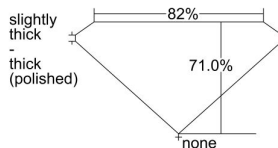

GIA®

FACSIMILE

GIA REPORT 2235327195

Verify this report at GIA.edu

GIA NATURAL DIAMOND DOSSIER®

June 24, 2024
GIA Report Number 2235327195
Shape and Cutting Style ..... Square Modified Brilliant
Measurements ..... 3.82 x 3.71 x 2.64 mm

GRADING RESULTS

Carat Weight ..... 0.30 carat
Color Grade ..... E
Clarity Grade VVS1

ADDITIONAL GRADING INFORMATION

Polish ..... Excellent
Symmetry ..... Very Good
Fluorescence ..... None
Clarity Characteristics ..... Feather, Cavity
Inscription(s): GIA 2235327195

PROPORTIONS

Profile not to actual proportions

GRADING SCALES

GIA COLOR SCALE		GIA CLARITY SCALE	
COLORLESS	D	VERY VERY SLIGHTLY INCLUDED	FLAWLESS
	E		INTERNALLY FLAWLESS
	F		VVS₁
	G		VVS₂
	H		VS₁
	I		VS₂
	J		SI₁
	K		SI₂
	L		I₁
	M		I₂
NEAR COLORLESS	N	SLIGHTLY INCLUDED	I₃
	O		
	P		
	Q		
FAINT	R		
	S		
	T		
	U		
VERY LIGHT	V		
	W		
	X		
	Y		
LIGHT	Z