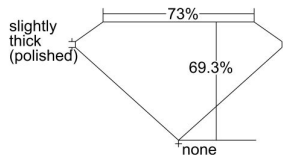

GIA®

FACSIMILE

GIA REPORT 2235327218

Verify this report at GIA.edu

GIA NATURAL DIAMOND DOSSIER®

June 21, 2024
GIA Report Number 2235327218
Shape and Cutting Style ..... **Square Modified Brilliant**
Measurements ..... **3.81 x 3.77 x 2.61 mm**

GRADING RESULTS

Carat Weight ..... 0.30 carat
Color Grade ..... D
Clarity Grade VS1

ADDITIONAL GRADING INFORMATION

Polish ..... Excellent
Symmetry ..... Very Good
Fluorescence ..... None
Clarity Characteristics..... Crystal, Pinpoint
Inscription(s): GIA 2235327218

PROPORTIONS

Profile not to actual proportions

GRADING SCALES

GIA COLOR SCALE		GIA CLARITY SCALE			
COLORLESS	D	VERY VERY SLIGHTLY INCLUDED	FLAWLESS		
	E		INTERNALLY FLAWLESS		
	F	VERY SLIGHTLY INCLUDED	VVS₁		
	G		VVS₂		
	H		VS₁		
	NEAR COLORLESS	I	SLIGHTLY INCLUDED	VS₂	
		J		SI₁	
		FAINT	K	INCLUDED	SI₂
			L		I₁
			M		I₂
VERY LIGHT	N	LIGHT	I₃		
	O				
	P				
	Q				
	R