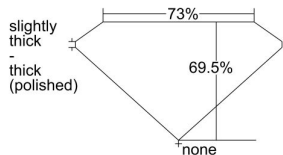

GIA®

FACSIMILE

GIA REPORT 2235327295

Verify this report at GIA.edu

GIA NATURAL DIAMOND DOSSIER®

June 24, 2024
GIA Report Number 2235327295
Shape and Cutting Style ..... Square Modified Brilliant
Measurements ..... 4.24 x 4.12 x 2.86 mm

GRADING RESULTS

Carat Weight ..... 0.40 carat
Color Grade ..... G
Clarity Grade VS1

ADDITIONAL GRADING INFORMATION

Polish ..... Excellent
Symmetry ..... Very Good
Fluorescence ..... None
Clarity Characteristics..... Crystal, Pinpoint
Inscription(s): GIA 2235327295

PROPORTIONS

Profile not to actual proportions

GRADING SCALES

GIA COLOR SCALE		GIA CLARITY SCALE		
NEAR COLORLESS	D	VERY VERY SLIGHTLY INCLUDED	FLAWLESS	
	E		INTERNALLY FLAWLESS	
	F	VERY SLIGHTLY INCLUDED	VVS₁	
	G		VVS₂	
	H		VS₁	
	FAINT	I	SLIGHTLY INCLUDED	VS₂
		J		SI₁
		K	INCLUDED	SI₂
		L		I₁
		M		I₂
VERY LIGHT		N	LIGHT	I₃
		O		
		P		
	Q			
	R			
	S			
LIGHT	T			
	U			
	V			
	W			
	X			
	Y			
	Z