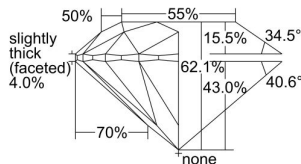

GIA®

FACSIMILE

GIA REPORT 2235329671

Verify this report at GIA.edu

GIA NATURAL DIAMOND DOSSIER®

June 26, 2024
GIA Report Number 2235329671
Shape and Cutting Style ..... Round Brilliant
Measurements ..... 6.02 - 6.06 x 3.75 mm

GRADING RESULTS

Carat Weight ..... 0.85 carat
Color Grade L
Clarity Grade S11
Cut Grade ..... Excellent

ADDITIONAL GRADING INFORMATION

Polish ..... Excellent
Symmetry ..... Excellent
Fluorescence ..... None
Clarity Characteristics ..... Cloud, Crystal
Inscription(s): GIA 2235329671

PROPORTIONS

Profile to actual proportions

GRADING SCALES

GIA COLOR SCALE	GIA CLARITY SCALE	GIA CUT SCALE	
D	FLAWLESS	EXCELLENT	
E	INTERNALLY FLAWLESS		
F		VVS₁	VERY GOOD
G	VVS₂		
H	VS₁	GOOD	
I	VS₂		
J	S1₁	FAIR	
K	S1₂		
L	I₁	POOR	
M	I₂		
N	I₃		
O			
P			
Q			
R			
S			
T			
U			
V			
W			
X			
Y			
Z