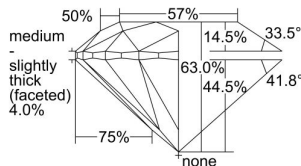

GIA®

FACSIMILE

GIA REPORT 2235331122

Verify this report at GIA.edu

GIA NATURAL DIAMOND DOSSIER®

June 26, 2024
GIA Report Number 2235331122
Shape and Cutting Style ..... Round Brilliant
Measurements ..... 5.66 - 5.70 x 3.58 mm

GRADING RESULTS

Carat Weight ..... 0.71 carat
Color Grade ..... G
Clarity Grade VS2
Cut Grade ..... Excellent

ADDITIONAL GRADING INFORMATION

Polish ..... Excellent
Symmetry ..... Excellent
Fluorescence ..... Medium Blue
Clarity Characteristics ..... Crystal, Cloud
Inscription(s): GIA 2235331122

PROPORTIONS

Profile to actual proportions

GRADING SCALES

GIA COLOR SCALE	GIA CLARITY SCALE	GIA CUT SCALE	
D	FLAWLESS	EXCELLENT	
E	INTERNALLY FLAWLESS		
F		VVS₁	VERY GOOD
G	VVS₂		
H	VS₁	GOOD	
I	VS₂		
J	SI₁	FAIR	
K	SI₂		
L	I₁	POOR	
M	I₂		
N	I₃		
O			
P			
Q			
R			
S			
T			
U			
V			
W			
X			
Y			
Z