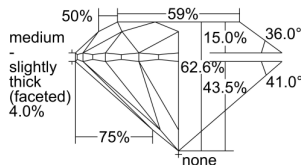

GIA®

FACSIMILE

GIA REPORT 2235342706

Verify this report at GIA.edu

GIA NATURAL DIAMOND DOSSIER®

July 11, 2024
GIA Report Number 2235342706
Shape and Cutting Style ..... Round Brilliant
Measurements ..... 5.61 - 5.65 x 3.52 mm

GRADING RESULTS

Carat Weight ..... 0.70 carat
Color Grade ..... H
Clarity Grade S11
Cut Grade ..... Excellent

ADDITIONAL GRADING INFORMATION

Polish ..... Excellent
Symmetry ..... Excellent
Fluorescence ..... None
Clarity Characteristics..... Cloud, Crystal, Feather
Inscription(s): GIA 2235342706

PROPORTIONS

Profile to actual proportions

GRADING SCALES

GIA COLOR SCALE	GIA CLARITY SCALE	GIA CUT SCALE	
D	FLAWLESS	EXCELLENT	
E	INTERNALLY FLAWLESS		
F		VVS₁	VERY GOOD
G	VVS₂		
H	VS₁	GOOD	
I	VS₂		
J	S1₁	FAIR	
K	S1₂		
L	I₁	POOR	
M	I₂		
N	I₃		
O			
P			
Q			
R			
S			
T			
U			
V			
W			
X			
Y			
Z