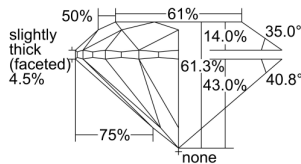

GIA®

FACSIMILE

GIA REPORT 2235343641

Verify this report at GIA.edu

GIA NATURAL DIAMOND DOSSIER®

July 12, 2024
GIA Report Number 2235343641
Shape and Cutting Style ..... Round Brilliant
Measurements ..... 5.83 - 5.86 x 3.59 mm

GRADING RESULTS

Carat Weight ..... 0.77 carat
Color Grade ..... J
Clarity Grade VS1
Cut Grade ..... Excellent

ADDITIONAL GRADING INFORMATION

Polish ..... Excellent
Symmetry ..... Excellent
Fluorescence ..... None
Clarity Characteristics..... Needle, Cloud, Pinpoint
Inscription(s): GIA 2235343641

PROPORTIONS

Profile to actual proportions