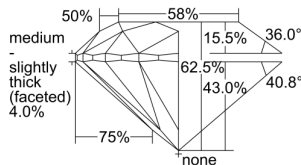

GIA®

FACSIMILE

GIA REPORT 2235343656

Verify this report at GIA.edu

GIA NATURAL DIAMOND DOSSIER®

July 12, 2024
GIA Report Number 2235343656
Shape and Cutting Style ..... Round Brilliant
Measurements ..... 5.62 - 5.66 x 3.52 mm

GRADING RESULTS

Carat Weight ..... 0.70 carat
Color Grade ..... E
Clarity Grade VS1
Cut Grade ..... Excellent

ADDITIONAL GRADING INFORMATION

Polish ..... Excellent
Symmetry ..... Excellent
Fluorescence ..... None
Clarity Characteristics..... Crystal, Cloud, Needle, Pinpoint
Inscription(s): GIA 2235343656

PROPORTIONS

Profile to actual proportions

GRADING SCALES

GIA COLOR SCALE	GIA CLARITY SCALE	GIA CUT SCALE	
D	FLAWLESS	EXCELLENT	
E	INTERNALLY FLAWLESS		
F		VVS₁	VERY GOOD
G	VVS₂		
H	VS₁	GOOD	
I	VS₂		
J	SI₁	FAIR	
K	SI₂		
L	I₁	POOR	
M	I₂		
N	I₃		
O			
P			
Q			
R			
S			
T			
U			
V			
W			
X			
Y			
Z