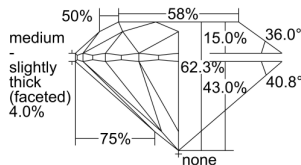

GIA®

FACSIMILE

GIA REPORT 2235343702

Verify this report at GIA.edu

GIA NATURAL DIAMOND DOSSIER®

July 11, 2024
GIA Report Number 2235343702
Shape and Cutting Style ..... Round Brilliant
Measurements ..... 5.82 - 5.85 x 3.63 mm

GRADING RESULTS

Carat Weight ..... 0.77 carat
Color Grade ..... F
Clarity Grade VVS1
Cut Grade ..... Excellent

ADDITIONAL GRADING INFORMATION

Polish ..... Excellent
Symmetry ..... Excellent
Fluorescence ..... Faint
Clarity Characteristics ..... Cloud, Pinpoint, Feather
Inscription(s): GIA 2235343702

PROPORTIONS

Profile to actual proportions

GRADING SCALES

GIA COLOR SCALE	GIA CLARITY SCALE	GIA CUT SCALE	
D	FLAWLESS	EXCELLENT	
E	INTERNALLY FLAWLESS		
F		VVS₁	VERY GOOD
G	VVS₂		
H	VS₁	GOOD	
I	VS₂		
J	SI₁	FAIR	
K	SI₂		
L	I₁	POOR	
M			
N			
O	I₂		
P			
Q			
R	I₃		
S			
T			
U			
V			
W			
X			
Y			
Z