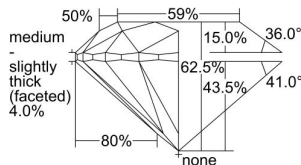

GIA®

FACSIMILE

GIA REPORT 2235343770

Verify this report at GIA.edu

GIA NATURAL DIAMOND DOSSIER®

July 12, 2024
GIA Report Number 2235343770
Shape and Cutting Style ..... Round Brilliant
Measurements ..... 5.63 - 5.66 x 3.53 mm

GRADING RESULTS

Carat Weight ..... 0.70 carat
Color Grade ..... E
Clarity Grade S11
Cut Grade ..... Excellent

ADDITIONAL GRADING INFORMATION

Polish ..... Excellent
Symmetry ..... Excellent
Fluorescence ..... None
Clarity Characteristics ..... Cloud, Feather
Inscription(s): GIA 2235343770

PROPORTIONS

Profile to actual proportions

GRADING SCALES

GIA COLOR SCALE

COLOREDNESS	D
	E
	F
	G
	H
	I
	J
NEAR COLORLESS	K
	L
Faint	M
	N
	O
	P
	Q
Very Light	R
	S
	T
	U
	V
Light	W
	X
	Y
	Z

GIA CLARITY SCALE

VERY VERY SLIGHTLY INCLUDED	FLAWLESS
	INTERNALLY FLAWLESS
VERY SLIGHTLY INCLUDED	VVS₁
	VVS₂
SLIGHTLY INCLUDED	VS₁
	VS₂
INCLUDED	SI₁
	SI₂
	I₁
	I₂
	I₃

GIA CUT SCALE

EXCELLENT
VERY GOOD
GOOD
FAIR
POOR