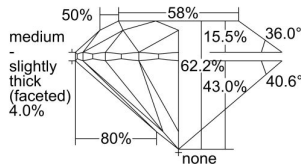

GIA®

FACSIMILE

GIA REPORT 2235351741

Verify this report at GIA.edu

GIA NATURAL DIAMOND DOSSIER®

July 24, 2024
GIA Report Number 2235351741
Shape and Cutting Style ..... Round Brilliant
Measurements ..... 5.76 - 5.79 x 3.59 mm

GRADING RESULTS

Carat Weight ..... 0.75 carat
Color Grade L
Clarity Grade VS1
Cut Grade ..... Excellent

ADDITIONAL GRADING INFORMATION

Polish ..... Excellent
Symmetry ..... Very Good
Fluorescence ..... None
Clarity Characteristics..... Crystal, Feather, Pinpoint
Inscription(s): GIA 2235351741

PROPORTIONS

Profile to actual proportions

GRADING SCALES

GIA COLOR SCALE	GIA CLARITY SCALE	GIA CUT SCALE	
D	FLAWLESS	EXCELLENT	
E	INTERNALLY FLAWLESS		
F		VVS₁	VERY GOOD
G	VVS₂		
H	VS₁	GOOD	
I	VS₂		
J	SI₁	FAIR	
K	SI₂		
L	I₁	POOR	
M	I₂		
N	I₃		
O			
P			
Q			
R			
S			
T			
U			
V			
W			
X			
Y			
Z