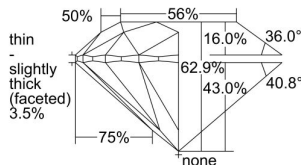

GIA®

FACSIMILE

GIA REPORT 2235351756

Verify this report at GIA.edu

GIA NATURAL DIAMOND DOSSIER®

July 22, 2024
GIA Report Number 2235351756
Shape and Cutting Style ..... Round Brilliant
Measurements ..... 5.63 - 5.65 x 3.55 mm

GRADING RESULTS

Carat Weight ..... 0.70 carat
Color Grade ..... H
Clarity Grade VS2
Cut Grade ..... Excellent

ADDITIONAL GRADING INFORMATION

Polish ..... Excellent
Symmetry ..... Excellent
Fluorescence ..... None
Clarity Characteristics ..... Cloud
Inscription(s): GIA 2235351756

PROPORTIONS

GRADING SCALES

GIA COLOR SCALE	GIA CLARITY SCALE	GIA CUT SCALE	
D	FLAWLESS	EXCELLENT	
E	INTERNALLY FLAWLESS		
F		VVS₁	VERY GOOD
G	VVS₂		
H	VS₁	GOOD	
I	VS₂		
J	SI₁	FAIR	
K	SI₂		
L	I₁	POOR	
M	I₂		
N	I₃		
O			
P			
Q			
R			
S			
T			
U			
V			
W			
X			
Y			
Z