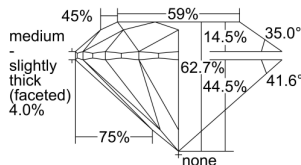

GIA®

FACSIMILE

GIA REPORT 2235352824

Verify this report at GIA.edu

GIA NATURAL DIAMOND DOSSIER®

July 24, 2024
GIA Report Number 2235352824
Shape and Cutting Style ..... Round Brilliant
Measurements ..... 5.66 - 5.70 x 3.56 mm

GRADING RESULTS

Carat Weight ..... 0.71 carat
Color Grade ..... G
Clarity Grade S11
Cut Grade ..... Excellent

ADDITIONAL GRADING INFORMATION

Polish ..... Excellent
Symmetry ..... Excellent
Fluorescence ..... None
Clarity Characteristics ..... Feather
Inscription(s): GIA 2235352824

PROPORTIONS

Profile to actual proportions

GRADING SCALES

GIA COLOR SCALE	GIA CLARITY SCALE	GIA CUT SCALE	
D	FLAWLESS	EXCELLENT	
E	INTERNALLY FLAWLESS		
F		VVS₁	VERY GOOD
G	VVS₂		
H	VS₁	GOOD	
I	VS₂		
J	S1₁	FAIR	
K	S1₂		
L	I₁	POOR	
M	I₂		
N	I₃		
O			
P			
Q			
R			
S			
T			
U			
V			
W			
X			
Y			
Z