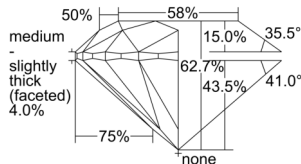

GIA®

FACSIMILE

GIA REPORT 2235358974

Verify this report at GIA.edu

GIA NATURAL DIAMOND DOSSIER®

August 01, 2024
GIA Report Number 2235358974
Shape and Cutting Style ..... Round Brilliant
Measurements ..... 5.62 - 5.65 x 3.53 mm

GRADING RESULTS

Carat Weight ..... 0.70 carat
Color Grade I
Clarity Grade VVS2
Cut Grade ..... Excellent

ADDITIONAL GRADING INFORMATION

Polish ..... Excellent
Symmetry ..... Excellent
Fluorescence ..... None
Clarity Characteristics..... Pinpoint, Cloud, Feather, Indented
Natural

Inscription(s): GIA 2235358974

PROPORTIONS

Profile to actual proportions

GRADING SCALES

GIA COLOR SCALE	GIA CLARITY SCALE	GIA CUT SCALE	
D	FLAWLESS	EXCELLENT	
E	INTERNALLY FLAWLESS		
F		VVS₁	VERY GOOD
G	VVS₂		
H	VS₁	GOOD	
I	VS₂		
J	SI₁	FAIR	
K	SI₂		
L	I₁	POOR	
M	I₂		
N	I₃		
O			
P			
Q			
R			
S			
T			
U			
V			
W			
X			
Y			
Z