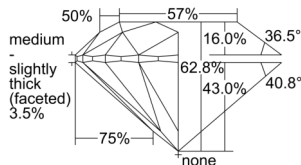

GIA®

FACSIMILE

GIA REPORT 2235359007

Verify this report at GIA.edu

GIA NATURAL DIAMOND DOSSIER®

August 02, 2024
GIA Report Number 2235359007
Shape and Cutting Style ..... Round Brilliant
Measurements ..... 5.61 - 5.65 x 3.54 mm

GRADING RESULTS

Carat Weight ..... 0.70 carat
Color Grade ..... H
Clarity Grade VS1
Cut Grade ..... Excellent

ADDITIONAL GRADING INFORMATION

Polish ..... Excellent
Symmetry ..... Excellent
Fluorescence ..... None
Clarity Characteristics..... Crystal, Feather, Pinpoint
Inscription(s): GIA 2235359007

PROPORTIONS

Profile to actual proportions

GRADING SCALES

GIA COLOR SCALE	GIA CLARITY SCALE	GIA CUT SCALE	
D	FLAWLESS	EXCELLENT	
E	INTERNALLY FLAWLESS		
F		VVS₁	VERY GOOD
G	VVS₂		
H	VS₁	GOOD	
I	VS₂		
J	SI₁	FAIR	
K	SI₂		
L	I₁	POOR	
M			
N			
O	I₂		
P			
Q			
R	I₃		
S			
T			
U			
V			
W			
X			
Y			
Z