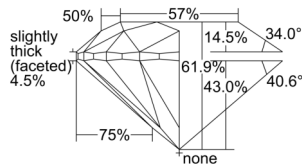

GIA®

FACSIMILE

GIA REPORT 2235359104

Verify this report at GIA.edu

GIA NATURAL DIAMOND DOSSIER®

August 01, 2024
GIA Report Number 2235359104
Shape and Cutting Style ..... Round Brilliant
Measurements ..... 5.66 - 5.69 x 3.51 mm

GRADING RESULTS

Carat Weight ..... 0.70 carat
Color Grade I
Clarity Grade VS1
Cut Grade ..... Excellent

ADDITIONAL GRADING INFORMATION

Polish ..... Excellent
Symmetry ..... Excellent
Fluorescence ..... None
Clarity Characteristics..... Cloud, Crystal, Needle, Pinpoint
Inscription(s): GIA 2235359104

PROPORTIONS

Profile to actual proportions