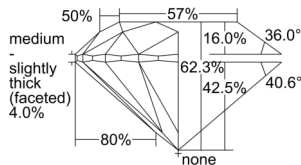

GIA®

FACSIMILE

GIA REPORT 2235359203

Verify this report at GIA.edu

GIA NATURAL DIAMOND DOSSIER®

August 02, 2024
GIA Report Number 2235359203
Shape and Cutting Style ..... Round Brilliant
Measurements ..... 5.67 - 5.69 x 3.54 mm

GRADING RESULTS

Carat Weight ..... 0.71 carat
Color Grade ..... H
Clarity Grade VVS2
Cut Grade ..... Excellent

ADDITIONAL GRADING INFORMATION

Polish ..... Excellent
Symmetry ..... Excellent
Fluorescence ..... None
Clarity Characteristics..... Cloud, Pinpoint, Feather
Inscription(s): GIA 2235359203

PROPORTIONS

Profile to actual proportions

GRADING SCALES

GIA COLOR SCALE	GIA CLARITY SCALE	GIA CUT SCALE	
D	FLAWLESS	EXCELLENT	
E	INTERNALLY FLAWLESS		
F		VVS₁	VERY GOOD
G	VVS₂		
H	VS₁	GOOD	
I	VS₂		
J	SI₁	FAIR	
K	SI₂		
L	I₁	POOR	
M	I₂		
N	I₃		
O			
P			
Q			
R			
S			
T			
U			
V			
W			
X			
Y			
Z