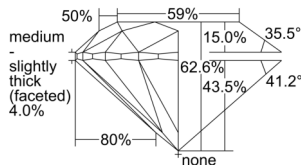

GIA®

FACSIMILE

GIA REPORT 2235360426

Verify this report at GIA.edu

GIA NATURAL DIAMOND DOSSIER®

August 02, 2024
GIA Report Number 2235360426
Shape and Cutting Style ..... Round Brilliant
Measurements ..... 5.93 - 5.96 x 3.72 mm

GRADING RESULTS

Carat Weight ..... 0.81 carat
Color Grade ..... H
Clarity Grade VS1
Cut Grade ..... Excellent

ADDITIONAL GRADING INFORMATION

Polish ..... Excellent
Symmetry ..... Excellent
Fluorescence ..... None
Clarity Characteristics ..... Cloud, Pinpoint
Inscription(s): GIA 2235360426

PROPORTIONS

Profile to actual proportions

GRADING SCALES

GIA COLOR SCALE	GIA CLARITY SCALE	GIA CUT SCALE	
D	FLAWLESS	EXCELLENT	
E	INTERNALLY FLAWLESS		
F		VVS₁	VERY GOOD
G	VVS₂		
H	VS₁	GOOD	
I	VS₂		
J	SI₁	FAIR	
K	SI₂		
L	I₁	POOR	
M	I₂		
N	I₃		
O			
P			
Q			
R			
S			
T			
U			
V			
W			
X			
Y			
Z