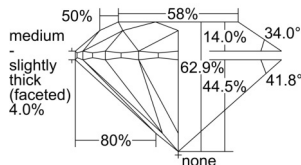

GIA®

FACSIMILE

GIA REPORT 2235360442

Verify this report at GIA.edu

GIA NATURAL DIAMOND DOSSIER®

August 02, 2024
GIA Report Number 2235360442
Shape and Cutting Style ..... Round Brilliant
Measurements ..... 5.90 - 5.93 x 3.72 mm

GRADING RESULTS

Carat Weight ..... 0.80 carat
Color Grade ..... M
Clarity Grade VS1
Cut Grade ..... Excellent

ADDITIONAL GRADING INFORMATION

Polish ..... Excellent
Symmetry ..... Excellent
Fluorescence ..... Medium Blue
Clarity Characteristics ..... Cloud, Crystal, Pinpoint
Inscription(s): GIA 2235360442

PROPORTIONS

Profile to actual proportions

GRADING SCALES

GIA COLOR SCALE

COLORLESS	D
	E
	F
	G
	H
	I
	J
NEAR COLORLESS	K
	L
	M
	N
	O
	P
	Q
	R
	S
	T
	U
	V
	W
	X
	Y
LIGHT	Z

GIA CLARITY SCALE

FLAWLESS	VERY VERY SLIGHTLY INCLUDED	VS₁	VS₂	SI₁	SI₂	I₁	I₂	I₃			
									VERY SLIGHTLY INCLUDED	SLIGHTLY INCLUDED	INCLUDED

GIA CUT SCALE

EXCELLENT
VERY GOOD
GOOD
FAIR
POOR