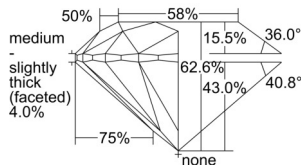

GIA®

FACSIMILE

GIA REPORT 2235360444

Verify this report at GIA.edu

GIA NATURAL DIAMOND DOSSIER®

August 02, 2024
GIA Report Number 2235360444
Shape and Cutting Style ..... Round Brilliant
Measurements ..... 5.71 - 5.75 x 3.59 mm

GRADING RESULTS

Carat Weight ..... 0.74 carat
Color Grade ..... H
Clarity Grade VS1
Cut Grade ..... Excellent

ADDITIONAL GRADING INFORMATION

Polish ..... Excellent
Symmetry ..... Excellent
Fluorescence ..... None
Clarity Characteristics..... Cloud, Needle, Pinpoint
Inscription(s): GIA 2235360444

PROPORTIONS

Profile to actual proportions

GRADING SCALES

GIA COLOR SCALE	GIA CLARITY SCALE	GIA CUT SCALE	
D	FLAWLESS	EXCELLENT	
E	INTERNALLY FLAWLESS		
F		VVS₁	VERY GOOD
G	VVS₂		
H	VS₁	GOOD	
I	VS₂		
J	SI₁	FAIR	
K	SI₂		
L	I₁	POOR	
M	I₂		
N	I₃		
O			
P			
Q			
R			
S			
T			
U			
V			
W			
X			
Y			
Z